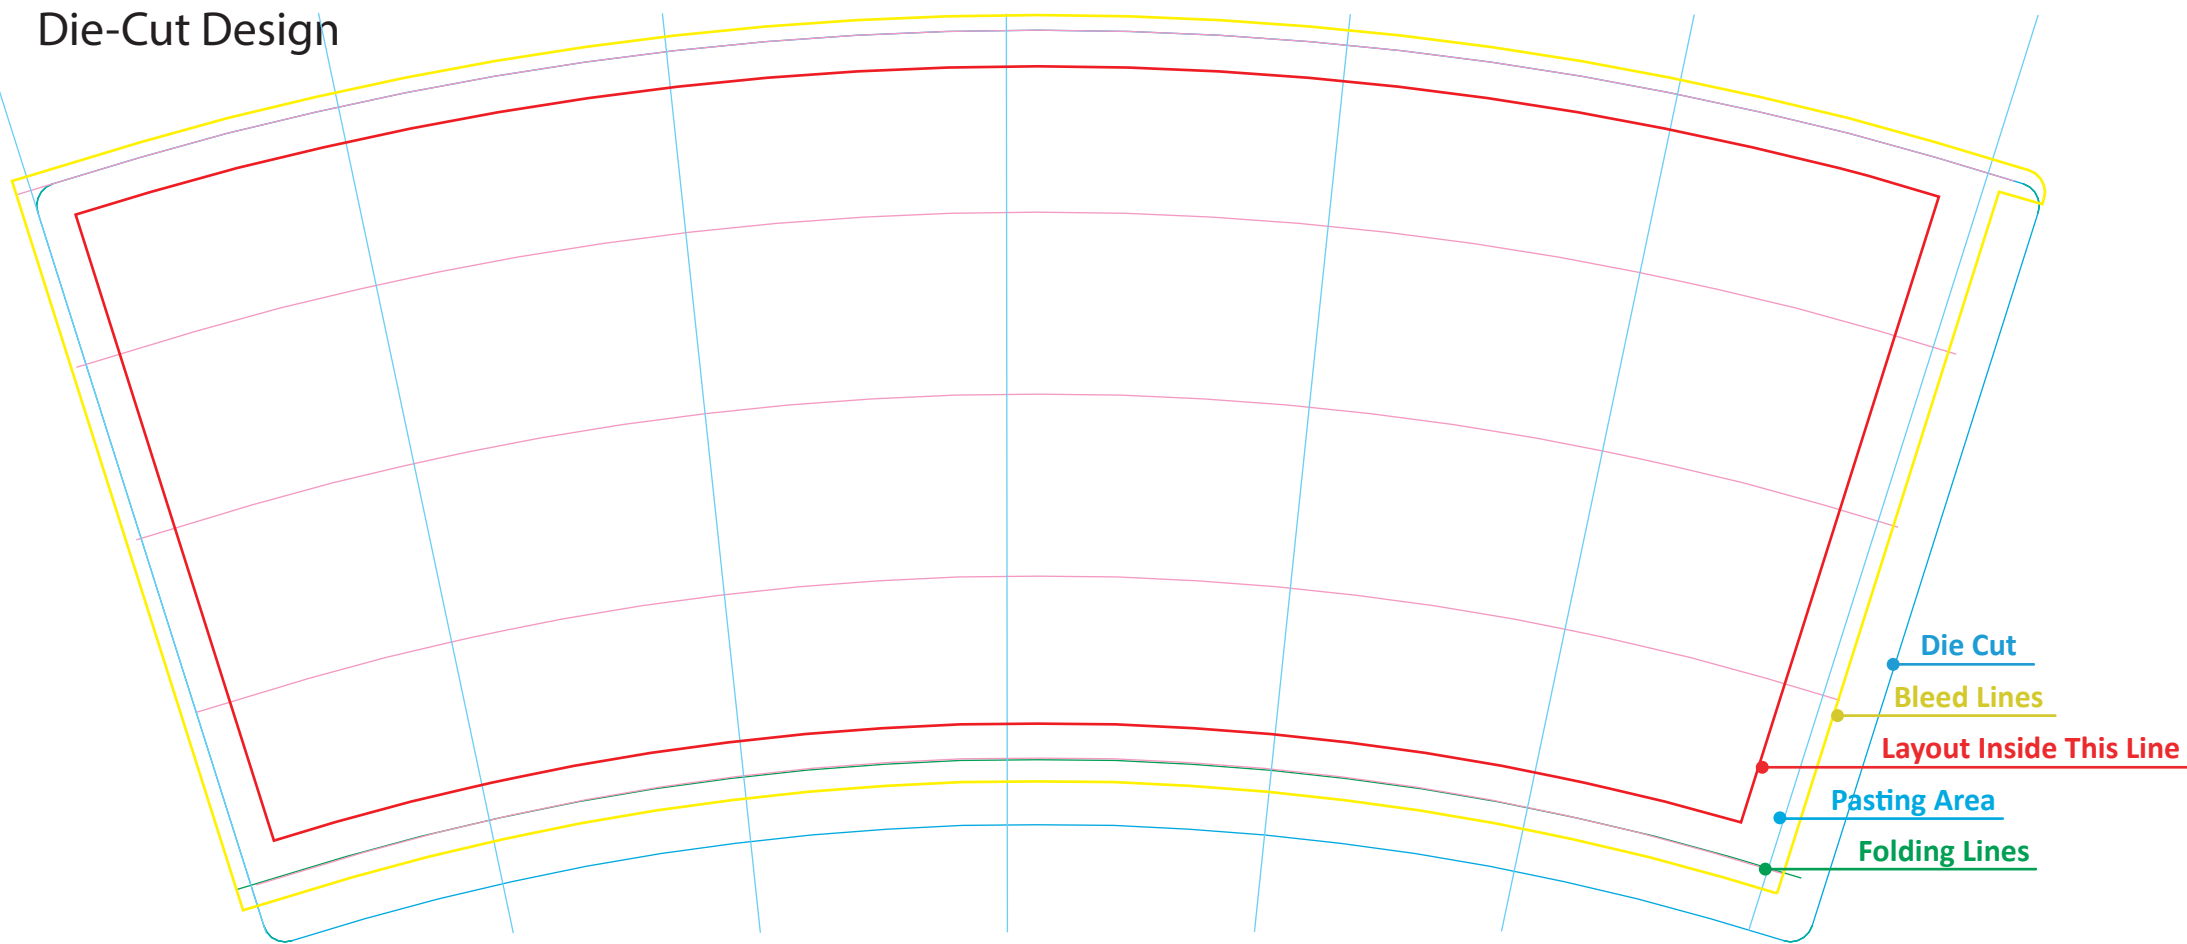

Die-Cut Design

PACK CO.

12oz HDW

Date	
Job No	
Customer name	
Product description	

Die Cut	
Bleed Lines	
Layout Inside This Line	
Pasting Area	
Folding Lines	

cmyk	pantone	pantone	pantone	pantone	pantone	pantone

Please Note: Any bands of colour running around the container may not join correctly at the seam due to movement when the container is formed. Please allow for 2mm movement up and down.

DISCLAIMER		
<ul style="list-style-type: none"> ● Late return of proofs will effect delivery dates, delivery date can only be arranged after a signed approval has been received ● Any alterations after art work confirmed made by the client causing additional work will be charged accordingly. ● Digital Proof is representative but not accurate in color. The colours will differ on differ material and the final printed products. Inks will be match as closely as possible to the PMS swatch samples provided. ● While every effort has been made to ensure the accuracy of this artwork, the client accepts responsibility for final checking and approval and confirms that this artwork is correct. 		
<input type="checkbox"/> OK TO PROCEED <input type="checkbox"/> REVISED PROOF REQUIRED <small>(PLEASE MARK CLEARLY ANY ALTERATIONS)</small>	Client Comment	Approved By